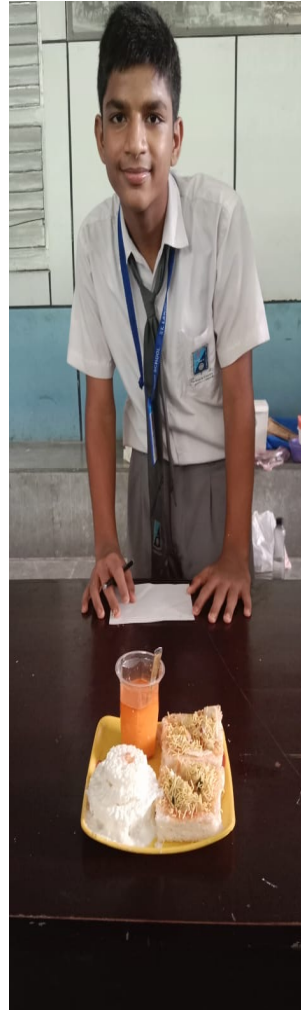

ST. LAWRENCE HIGH SCHOOL

AFFILIATED TO CISCE - SCHOOL CODE: WB443

FIRELESS COOKING COMPETITION